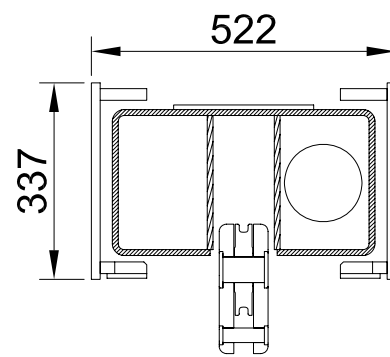

Gantry crane Beam sizes

Up to 10 t/m

Up to 6 t/m

Up to 2,5 t/m