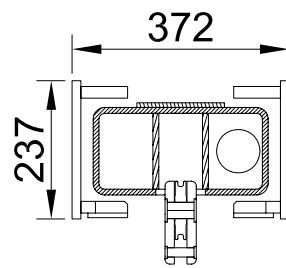

Gantry crane Beam sizes

Up to 10 t/m

Up to 6 t/m

Up to 2,5 t/m