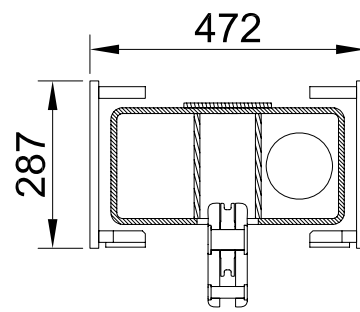

Gantry crane Beam sizes

Up to 10 t/m

Up to 6 t/m

Up to 2,5 t/m